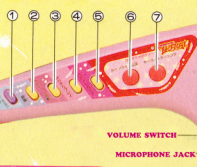

MELODY SWITCH

4 MELODY AUTO-PLAY MODE

8 MELODIES AVAILABLE FOR AUTO-PLAY MODE

DO RE MI FA SO LA TI DO

SONG GUIDE	KEY	SONG NAME
A	JESUS LOVES ME	FIRST NOEL
B	JOY TO THE WORLD	JINGLE BELLS
C	LONG LONG AGO	LORELAI
D	TWINKLE TWINKLE LITTLE STAR	LONDON BRIDGE

7 PERFORMANCE

THE LIGHT UP KEYBOARD IS SO MUCH FUN!!