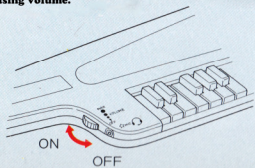

SAILOR STARS PLAY KEYTAR

<HOW TO PLAY>

1 POWERING IT ON

- On the reverse side of the keytar, please open battery latch.
- Insert the batteries in the order illustrated below.

2 SWITCH THE POWER ON

3 KARAOKE

TRY SINGING THE "SAILOR STARS SONG" AND "MOONLIGHT DENSETSU" TRACKS AS BEST AS YOU CAN!

5 MELODY GUIDE

- Hit button 5 to activate melody guide mode.
- Select a melody from section 8 (songs A-H).
- Hit the keys as they light up to play the melody. If you hit keys that are not lit up while in this mode, no sound will play.

HIT THE KEYS AS THEY LIGHT UP TO PLAY A SONG!

6 PLAY YOUR HEART OUT!

SHOCK EVERYONE WITH YOUR SKILLS!

WARNING Parents please read

- Please do not allow your child to swallow small parts or batteries.
- Do not play wildly with the strap around your neck.
- Make sure your child is the appropriate age to avoid accidental ingestion and strap accidents. (swallowing batteries may lead to ruptures and internal bleeding, please be very careful)
- Do not use nickel batteries.
- Do not mix new and old batteries.
- Be sure the plus and minus ends align correctly.
- A short circuit may occur, please do not disassemble to charge, heat or allow fire inside the toy.
- Please turn the toy off after playing every time.
- Please do not smash or throw the toy.

MELODY SWITCH

4 MELODY AUTO-PLAY MODE

8 MELODIES AVAILABLE FOR AUTO-PLAY MODE

DO RE MI FA SO LA TI DO

SONG GUIDE	KEY	SONG NAME
A	JESUS LOVES ME	FIRST NOEL
B	JOY TO THE WORLD	JINGLE BELLS
C	LONG LONG AGO	LORELAI
D	TWINKLE TWINKLE LITTLE STAR	LONDON BRIDGE

7 PERFORMANCE

THE LIGHT UP KEYBOARD IS SO MUCH FUN!!

8 STRAP

YOU CAN SELECT EITHER PIANO OR ORGAN TONES

9 SELECTING A MUSIC TONE